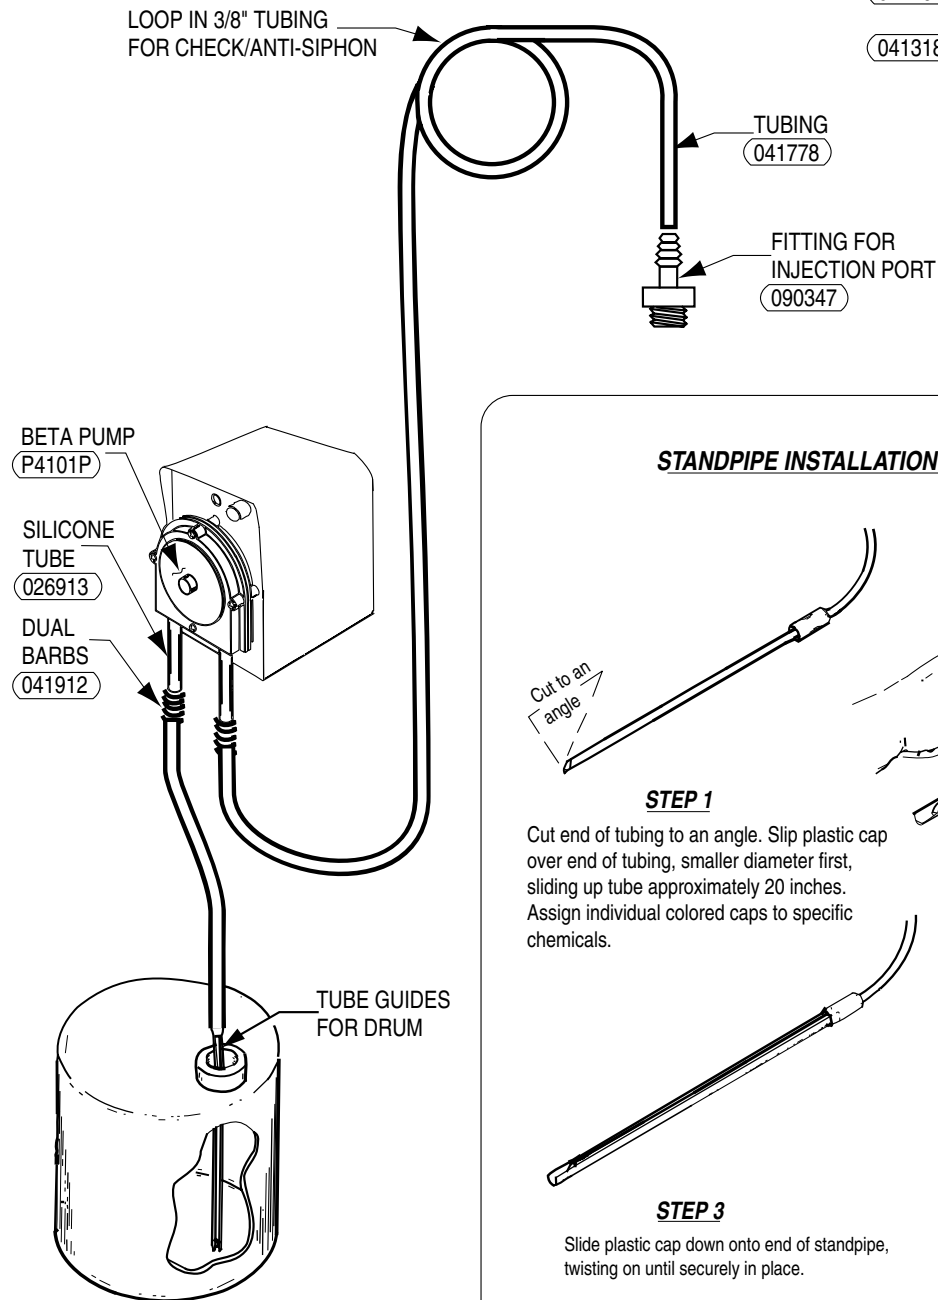

INSTRUCTIONS

P4101P

Fabricol Pump Kit

(040997) -- 2 EA. MOUNTING SCREWS

(041082) -- 2 EA. WALL ANCHORS

(041761) -- 15 FT. SIGNAL WIRE

(041318) -- TIES

STANDPIPE INSTALLATION INSTRUCTIONS

12485INSTR01