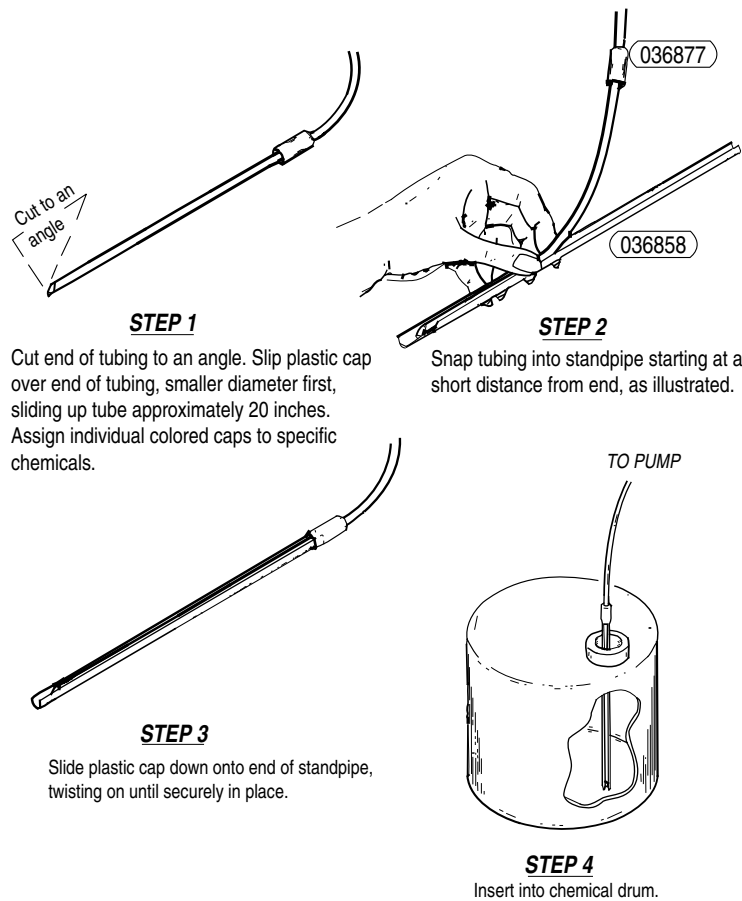

INSTRUCTIONS

P4101P

Fabricol Pump Kit

(040997) -- 2 EA. MOUNTING SCREWS

(041082) -- 2 EA. WALL ANCHORS

(041761) -- 15 FT. SIGNAL WIRE

(041318) -- TIES

STANDPIPE INSTALLATION INSTRUCTIONS